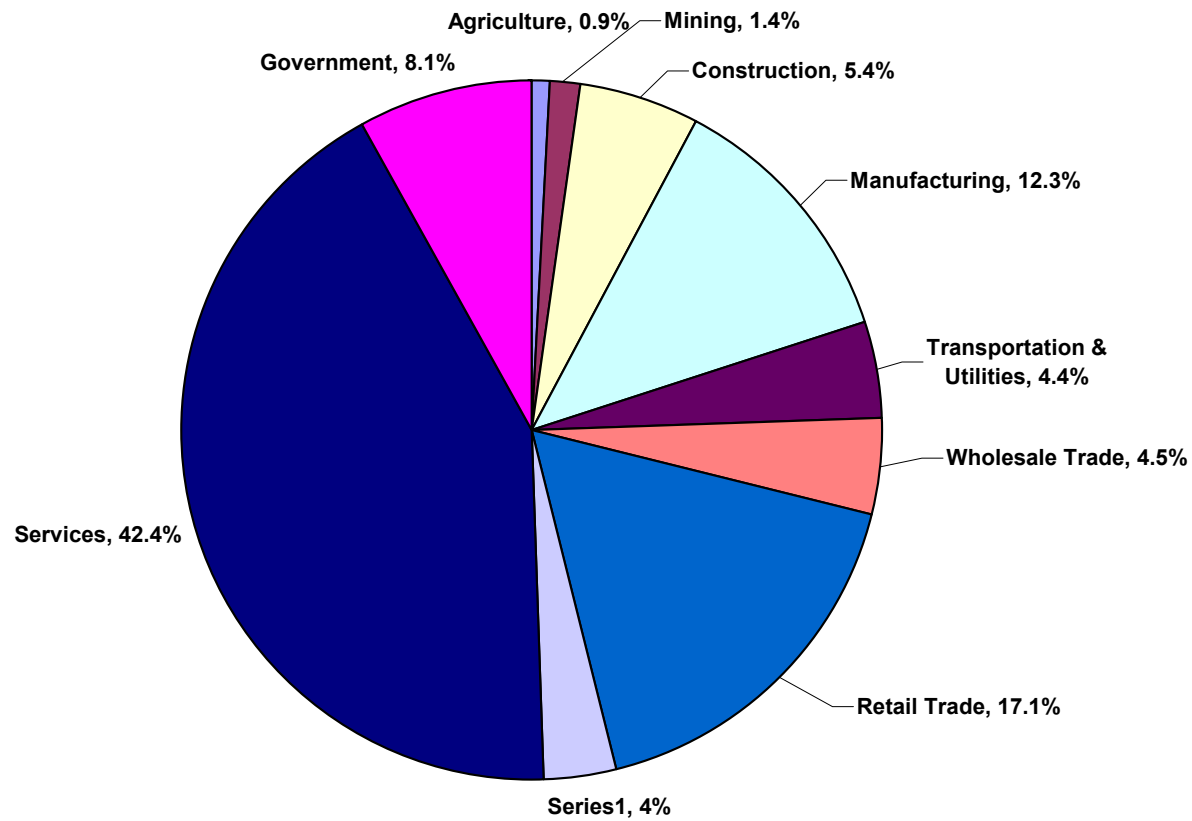

**Seventh Planning District Consortium  
WORKFORCE INVESTMENT PLAN PY 05- PY 06**

**Chart I  
Percent Distribution of Employment  
by Industry in 2000  
Region 7 – Northwest Louisiana  
Total Employment = 237,480**